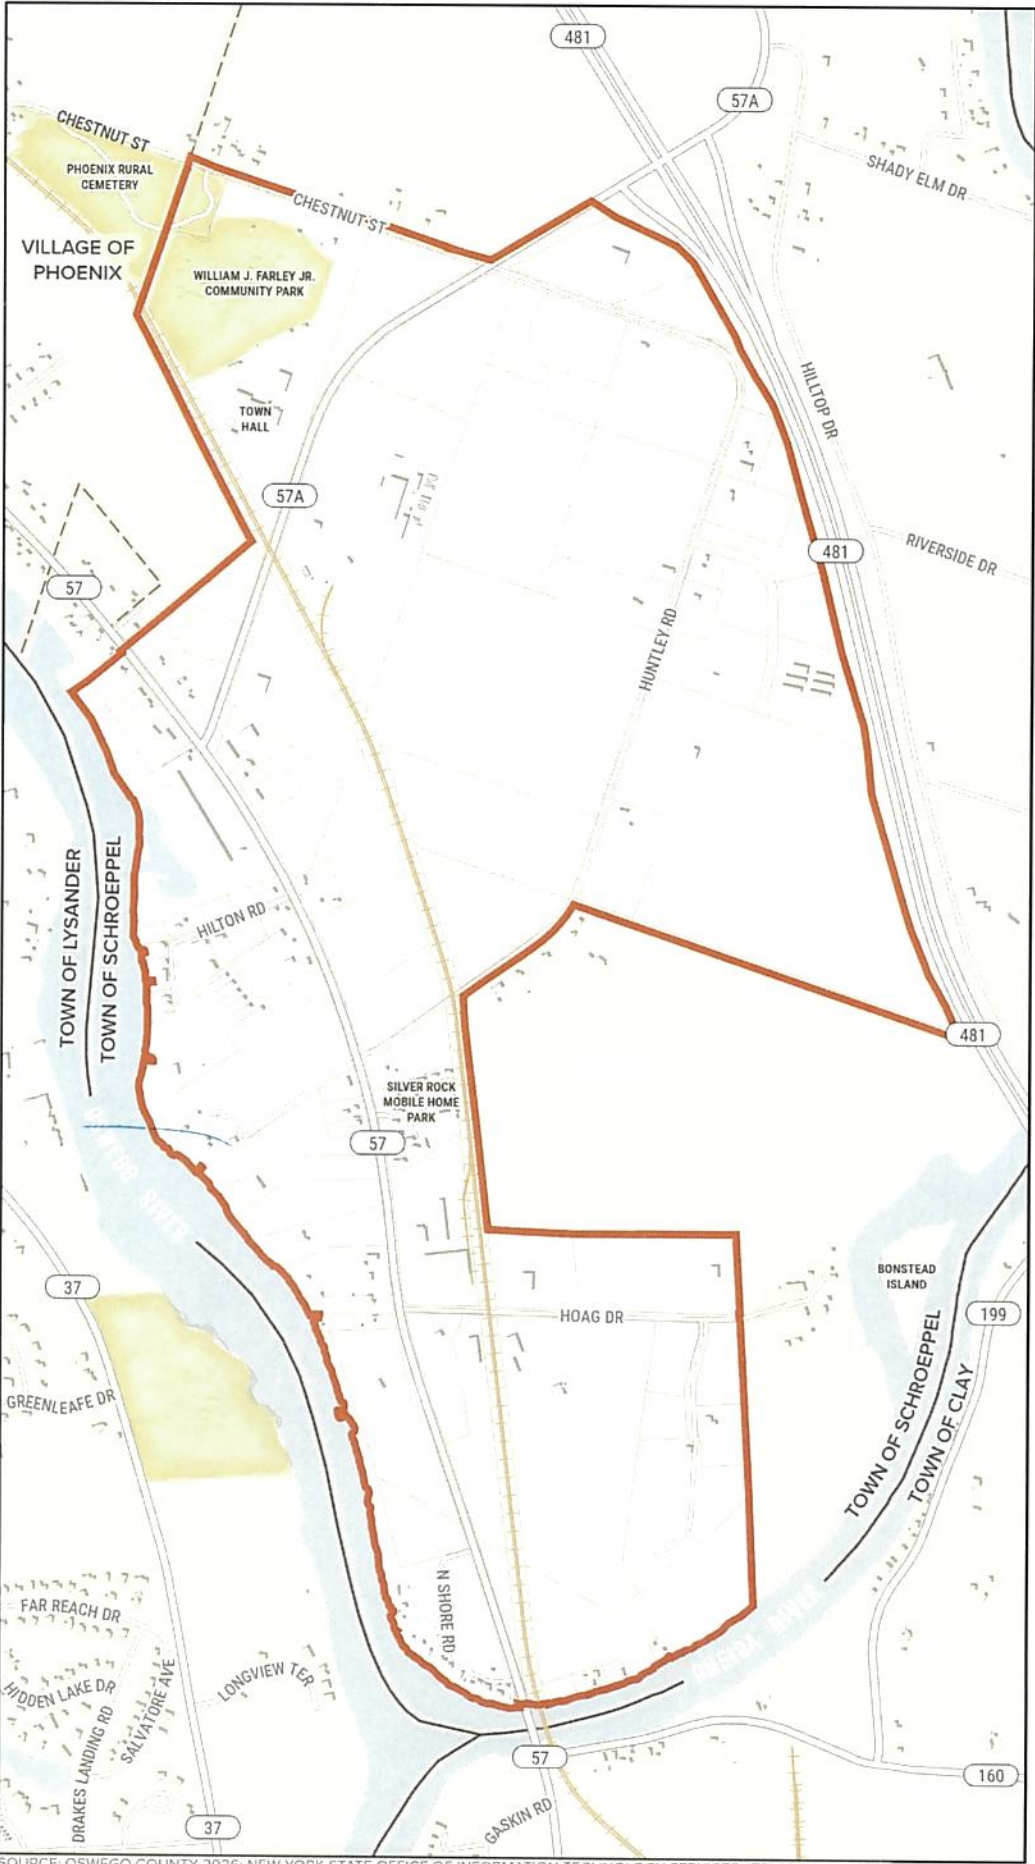

Town of Schroepfel Brownfield Opportunity Area Online Survey

The Town of Schroepfel is planning for the future, and your input matters! Take the online survey to share your thoughts on future development, community improvements, and priorities for the Town within the BOA.

Scan the QR code or click the [link here](#) to take the survey!

**TOWN OF SCHROEPEL
BOA BOUNDARY
OSWEGO COUNTY, NY**

MAP KEY:

-  TOWN OF SCHROEPEL BOA BOUNDARY
-  TOWN BOUNDARY
-  VILLAGE BOUNDARY
-  PARCEL BOUNDARY
-  BUILDING FOOTPRINT
-  GREENSPACE
-  WATERBODY
-  ROAD
-  RAILROAD

1000 FT

SOURCE: OSWEGO COUNTY 2026; NEW YORK STATE OFFICE OF INFORMATION TECHNOLOGY SERVICES (ITS) 2026; OPENSTREET MAP 2025; ESRI 2026; NYSDOT 2013.